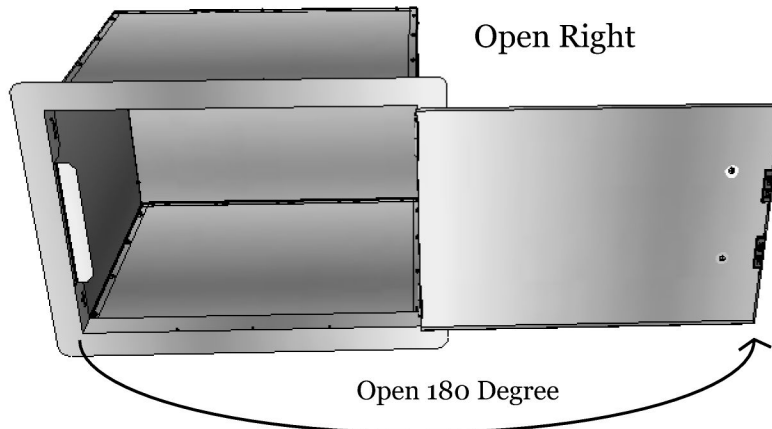

Product Dimensions

Cut-Out Dimensions

www.FLOGrills.com

Product:
Horizontal Enclosed Cabinet

Item #:
FLO-H2417C

Description:
Stainless steel enclosed cabinet
24" wide by 17" high by 21" deep
with access door.

Product Size:
27" W x 20" H x 21" D

Cut-out Size:
24-3/4" W x 18" H

Weight:
43 LBS

Open Left

Open Right

Interior Space

SOME ASSEMBLY REQUIRED