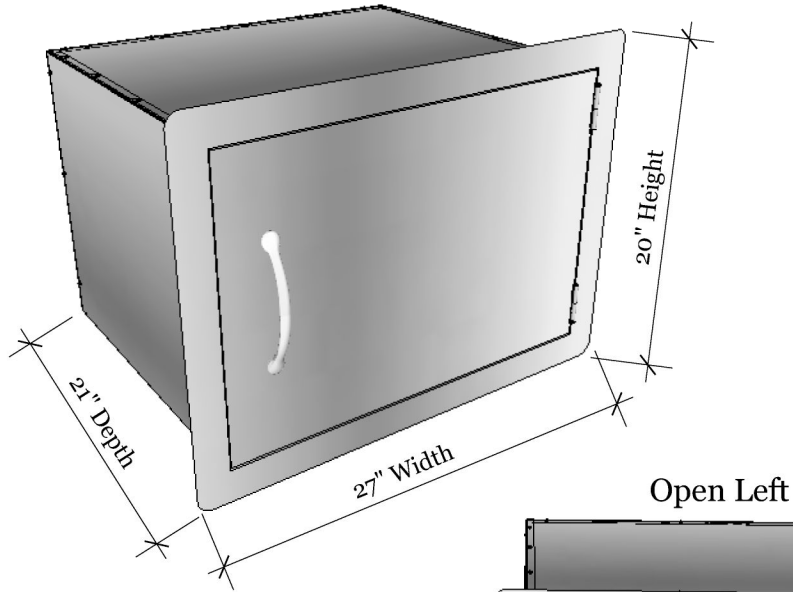

Product Dimensions

Cut-Out Dimensions

www.FLOGrills.com

Product:
Horizontal Enclosed Cabinet

Item #:
FLO-H2417C

Description:
Stainless steel enclosed cabinet
24" wide by 17" high by 21" deep
with access door.

Product Size:
27" W x 20" H x 21" D

Cut-out Size:
24-3/4" W x 18" H

Weight:
43 LBS

Open Left

Open Right

Interior Space

SOME ASSEMBLY REQUIRED