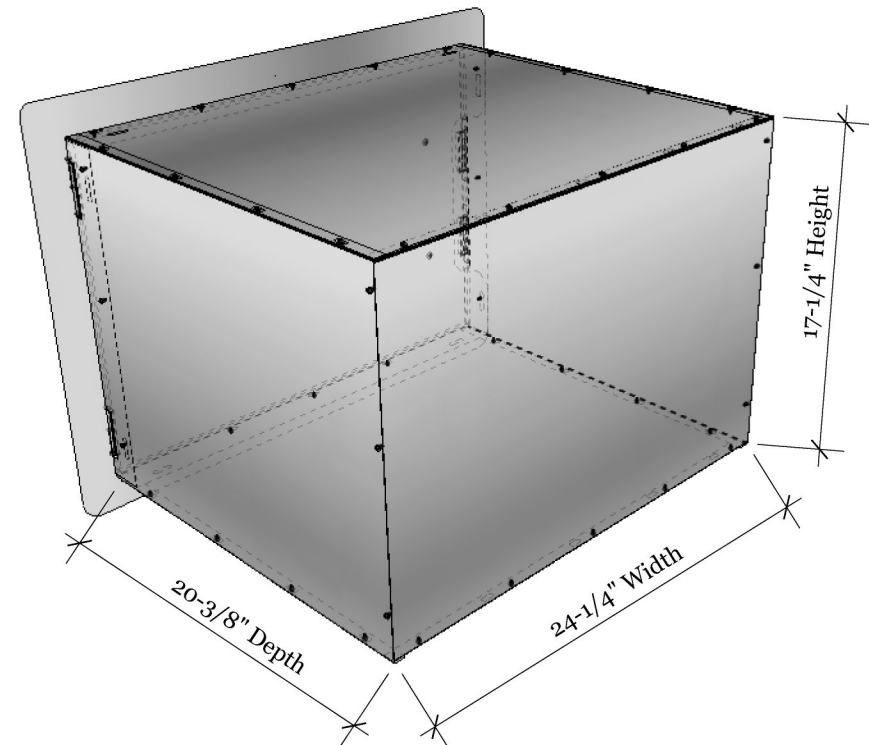

Product Dimensions

Cut-Out Dimensions

www.FLOGrills.com

Product:
Horizontal Enclosed Cabinet

Item #:
FLO-H2417C

Description:
Stainless steel enclosed cabinet
24" wide by 17" high by 21" deep
with access door.

Product Size:
27" W x 20" H x 21" D

Cut-out Size:
24-3/4" W x 18" H

Weight:
43 LBS

Open Left

Open Right

Interior Space

SOME ASSEMBLY REQUIRED