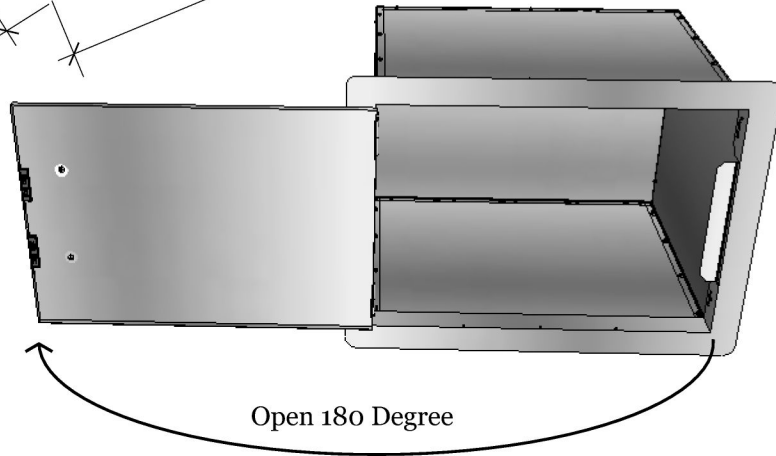

Product Dimensions

Cut-Out Dimensions

www.FLOGrills.com

Product:
Horizontal Enclosed Cabinet

Item #:
FLO-H2417C

Description:
Stainless steel enclosed cabinet
24" wide by 17" high by 21" deep
with access door.

Product Size:
27" W x 20" H x 21" D

Cut-out Size:
24-3/4" W x 18" H

Weight:
43 LBS

Open Left

Open Right

Interior Space

SOME ASSEMBLY REQUIRED