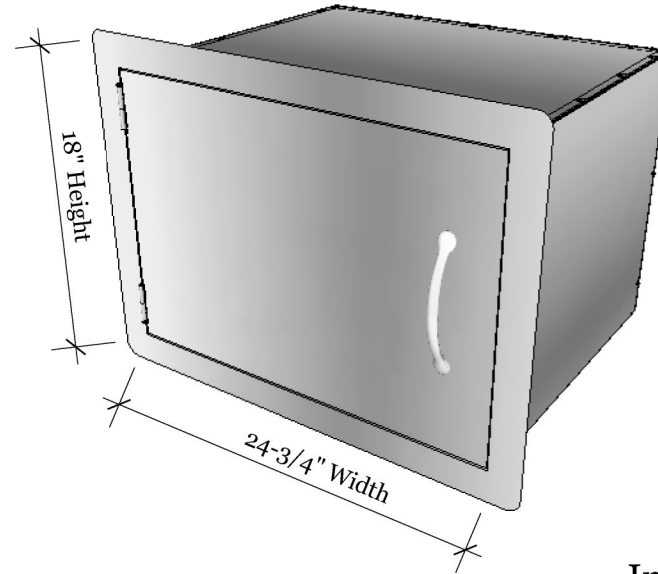

Product Dimensions

Cut-Out Dimensions

www.FLOGrills.com

Product:
Horizontal Enclosed Cabinet

Item #:
FLO-H2417C

Description:
Stainless steel enclosed cabinet
24" wide by 17" high by 21" deep
with access door.

Product Size:
27" W x 20" H x 21" D

Cut-out Size:
24-3/4" W x 18" H

Weight:
43 LBS

Open Left

Open Right

Interior Space

SOME ASSEMBLY REQUIRED