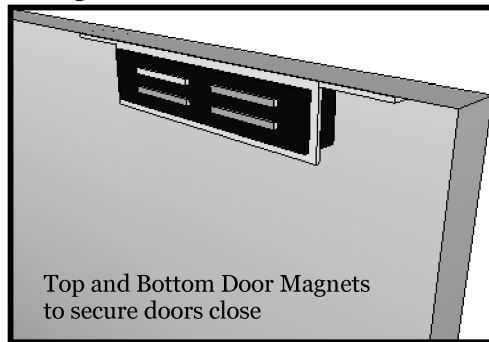

Product Dimensions

Cut-Out Dimensions

www.FLOGrills.com

Product:
33" Double Access Door - Flush Mount

Item #:
FLO-FD33

Description:
All stainless steel, flush mount,
33" double access door.

Product Size:
33" W x 21-1/8" H x 1-5/8" D

Cut-out Size:
30-1/2" W x 18-1/4" H

Weight:
14 LBS

Enlarged View

Enlarged View