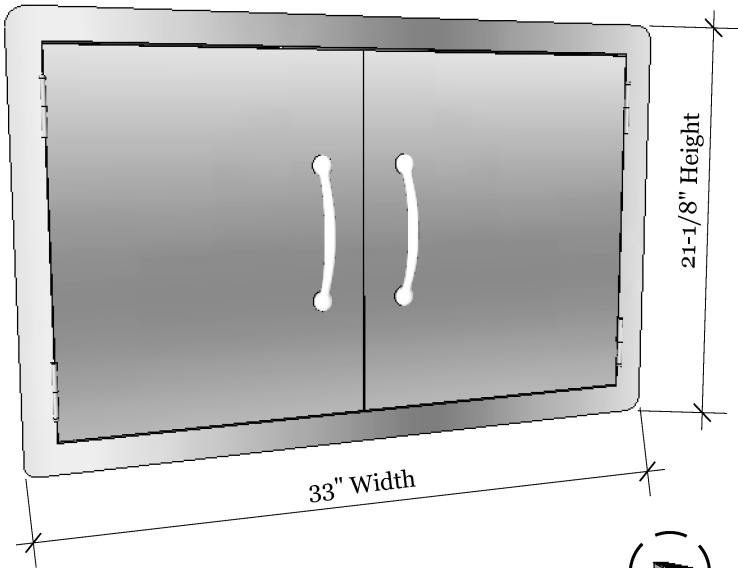

Product Dimensions

Cut-Out Dimensions

www.FLOGrills.com

Product:
33" Double Access Door - Flush Mount

Item #:
FLO-FD33

Description:
All stainless steel, flush mount,
33" double access door.

Product Size:
33" W x 21-1/8" H x 1-5/8" D

Cut-out Size:
30-1/2" W x 18-1/4" H

Weight:
14 LBS

Enlarged View

Enlarged View