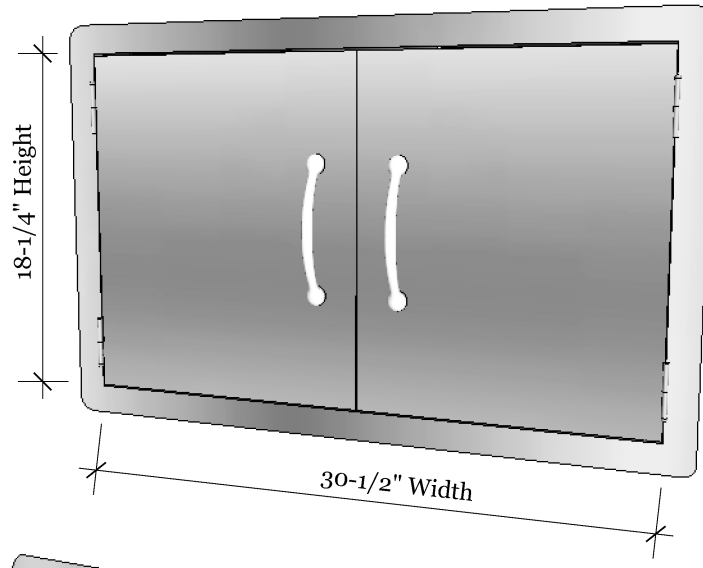

Product Dimensions

Cut-Out Dimensions

www.FLOGrills.com

Product:
33" Double Access Door - Flush Mount

Item #:
FLO-FD33

Description:
All stainless steel, flush mount,
33" double access door.

Product Size:
33" W x 21-1/8" H x 1-5/8" D

Cut-out Size:
30-1/2" W x 18-1/4" H

Weight:
14 LBS

Enlarged View

Enlarged View