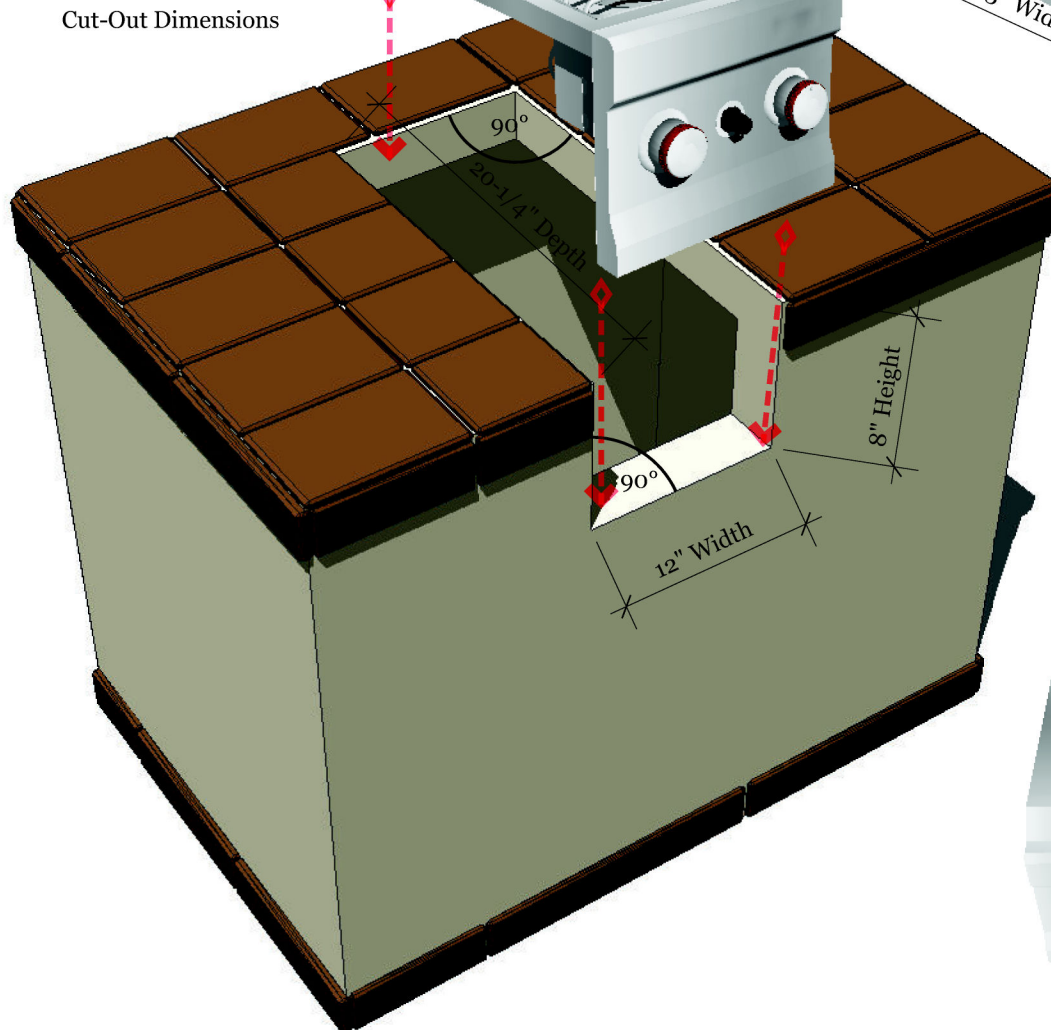

Bottom View

Please note: This item MUST be installed in a non-combustible cabinet or structure!

www.FLOGrills.com

Product:  
Slide-in Double Side Burner

Item #:  
FLO-2SB

Description:  
Stainless steel slide-in double side burner with brass burners and removable cover.

Product Size:  
22-1/2" D x 13" W x 12-1/2" H

Cut-out Size:  
20-1/4" D x 12" W x 8" H

BTU's:  
30,000

Weight:  
28 LBS

Product Dimensions

Bottom Product Edge rests on Counter

Cut-Out Dimensions

Product Options

Hood Closed

Hood Open

Hood Detached

Fully Removable hood, for full burner access