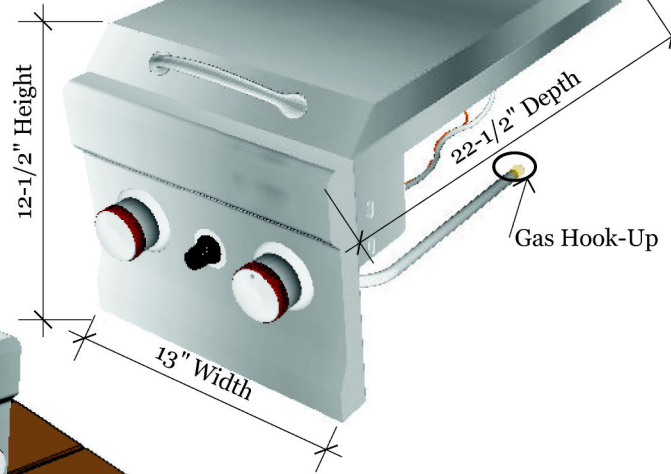

Bottom View

Please note: This item MUST be installed in a non-combustible cabinet or structure!

www.FLOGrills.com

Product:  
Slide-in Double Side Burner

Item #:  
FLO-2SB

Description:  
Stainless steel slide-in double side burner with brass burners and removable cover.

Product Size:  
22-1/2" D x 13" W x 12-1/2" H

Cut-out Size:  
20-1/4" D x 12" W x 8" H

BTU's:  
30,000

Weight:  
28 LBS

Product Dimensions

Bottom Product Edge rests on Counter

Cut-Out Dimensions

Product Options

Hood Closed

Hood Open

Hood Detached

Fully Removable hood, for full burner access