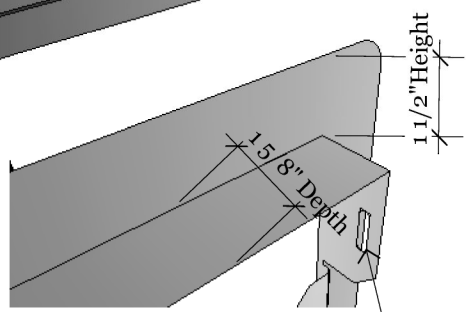

www.FLOGrills.com

Product:
24" x 17" Horizontal Access Door

Item #:
FLO-2417H

Description:
Stainless steel 24" wide by 17" high access door. Can be mounted for left or right swing.

Product Size:
27" W x 20" H x 1-5/8" D

Cut-out Size:
24-1/4" W x 17-1/4" H

Weight:
12 LBS

Hole for Securing Door

Product Dimensions

27" Width

20" Height

Reversible Sturdy Door Hinge

Stainless Steel 430 Plate for Magnets

Open 180 Degree

Cut-out Dimensions

24 1/4" Width

17 1/4" Height

Hole for Securing Door